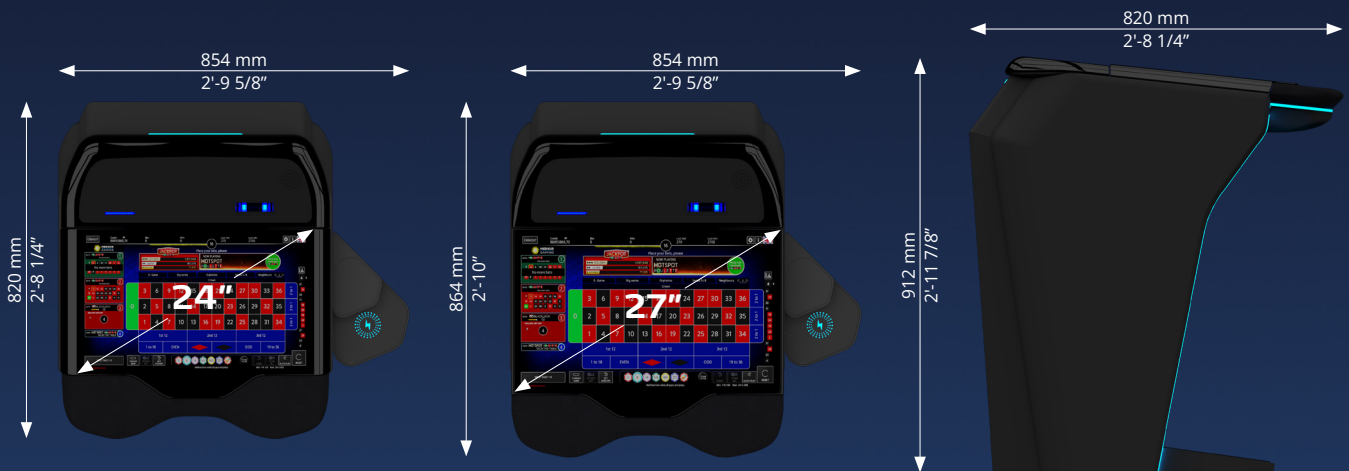

SPECTRA

MERKUR ROULETTE

Multigame
Stand-alone

MERKUR
GAMING

FEATURES

- User-friendly interfaces with intuitive touchscreen controls
- Superior seating comfort for an enjoyable gaming experience
- Built-in LED lighting along the playing stations follows the flow of the game
- Handy surfaces for snacks and drinks
- Bill validator and ticket printer are visible and comfortably accessible
- Wireless and USB chargers for mobile phones
- Live, Automated and Virtual game delivery
- Multigame – players can play different games simultaneously and switch between them

DIMENSIONS

- Immersive, razor-sharp graphics on **24" Full HD** and **27" 4K** high-resolution displays

CUSTOMIZATION

- Opt for a design combination that fits your casino best
- A variety of finishes and upholstery options are available