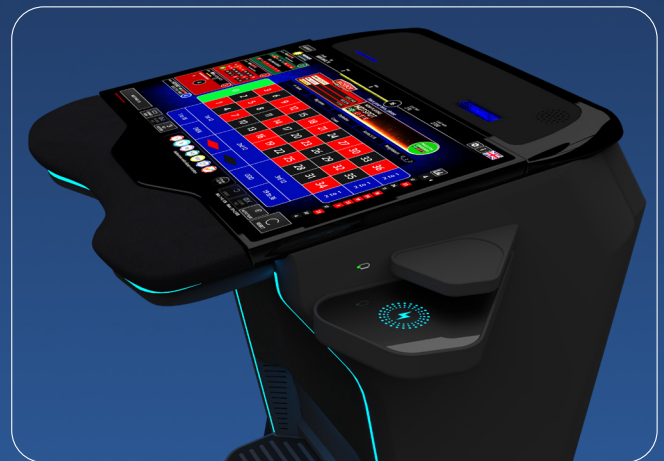

SPECTRA

MERKUR ROULETTE

Multigame
Stand-alone

MERKUR
GAMING

FEATURES

- User-friendly interfaces with intuitive touchscreen controls
- Superior seating comfort for an enjoyable gaming experience
- Built-in LED lighting along the playing stations follows the flow of the game
- Handy surfaces for snacks and drinks
- Bill validator and ticket printer are visible and comfortably accessible
- Wireless and USB chargers for mobile phones
- Live, Automated and Virtual game delivery
- Multigame – players can play different games simultaneously and switch between them

DIMENSIONS

- Immersive, razor-sharp graphics on **24" Full HD** and **27" 4K** high-resolution displays

CUSTOMIZATION

- Opt for a design combination that fits your casino best
- A variety of finishes and upholstery options are available