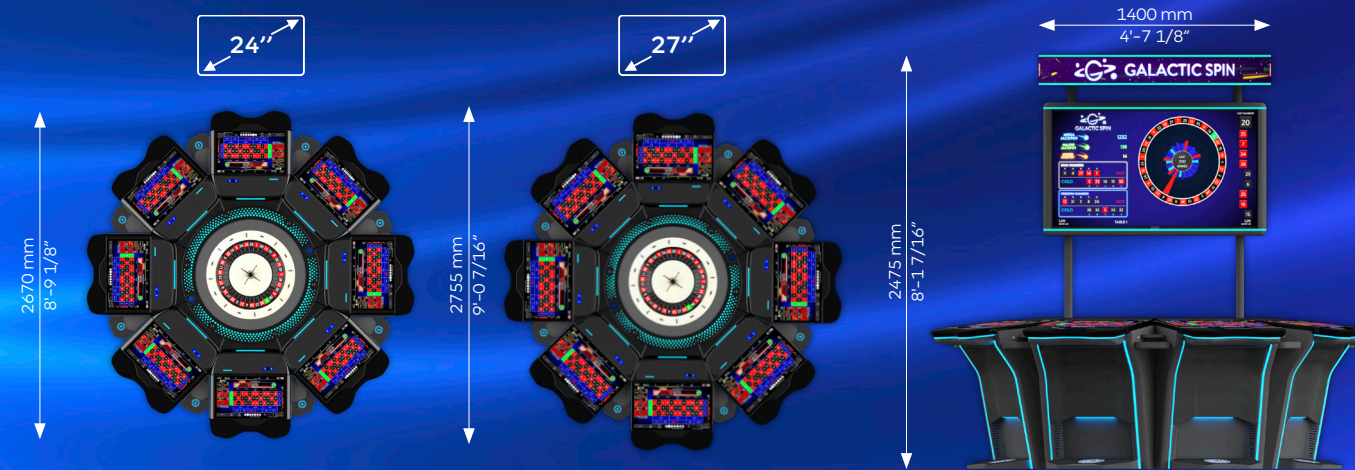

## HOTSPOT ROULETTE

**Hotspot Roulette** is an extremely exciting bet-multiplier feature. After bets are closed, random numbers are selected where players can win up to 900 times their bet!

## TOURNAMENT

**Tournament mode** is a very useful/powerful marketing tool for casino promotions. On tournaments hours, with a proper marketing approach, the number of casinos guest increase. Additional tool for attract players on machines. Tournament is a competition involving multiple gaming machines (players).

## FEATURES

- User-friendly interfaces with intuitive touchscreen controls
- Outstanding visibility of the roulette wheel made of super durable composite material with integrated LED lighting
- Superior seating comfort for an enjoyable gaming experience
- Built-in LED lighting shapes the wheel and the playing stations and follows the flow of the game
- Bill validator and ticket printer are visible and comfortably accessible
- Handy surfaces for snacks and drinks
- Wireless and USB chargers for mobile phones
- Elegant double-sided topper with a circular animated LED sign that can attract players from across the casino

## DIMENSIONS

- Immersive, razor-sharp graphics on **24" Full HD** and **27" 4K** high-resolution displays