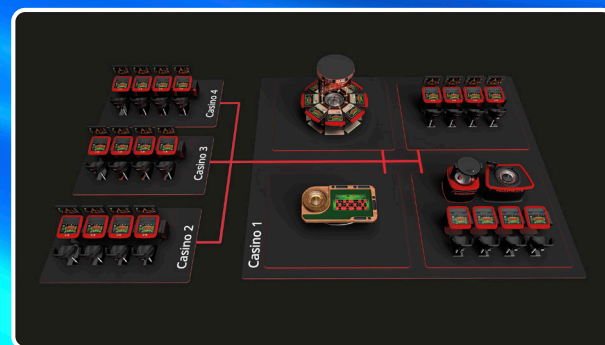

REMOTE GAMING

Remote gaming is the future of hybrid gaming! It enables land-based casino operators to optimize their casino floor by connecting automated and live games to different areas within the casino or to other venues.