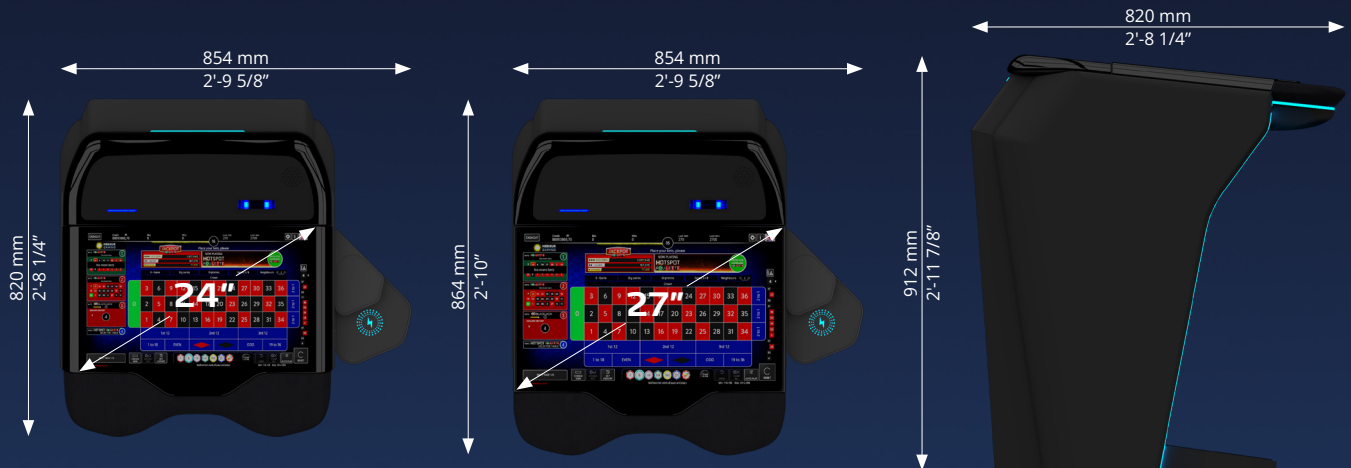

SPECTRA

MERKUR ROULETTE

Multigame
Amphitheatre

MERKUR
GAMING

AVAILABLE GAME TABLES

- Automated Roulette wheel
- Dealer-assisted Roulette table
- Blackjack height-adjustable live tables
- Virtual table games

PLAYER DISPLAYS AVAILABLE IN TWO SIZES

- Playing stations with immersive, razor-sharp graphics on 24" Full HD and 27" 4K high-resolution displays

FEATURES

- Entirely customizable (select between various game tables, play stations, colours, and settings)
- Higher play rate brings up the excitement in the game and throughout the entire casino (compared to standard live games)
- Superior seating comfort for an enjoyable gaming experience
- Handy surfaces for snacks and drinks
- Wireless and USB chargers for mobile phones
- Select between a Live, Automated and Virtual game, or a combination thereof
- Multigame – players can play different games simultaneously and switch between them
- Available tournament mode as a powerful marketing tool for casino promotions
- The video wall can display live game streams, statistics, or other promotional and entertainment content, strengthening the engagement even further